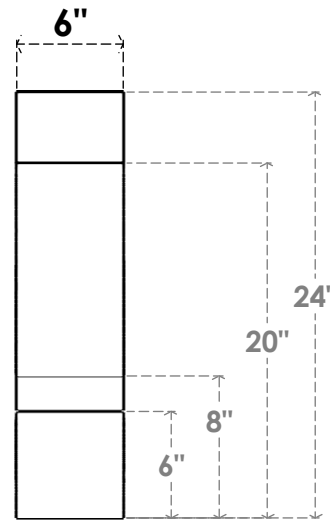

# ITEM NUMBER: BRCPC060X18000X24000BOA

6"W X 18"D X 24"H BALBOA ARCHITECTURAL GRADE PVC CLOSED KNEE BRACE

**SIDE PROFILE**

**FRONT PROFILE**

**ISOMETRIC**

EKENA MILLWORK  
2300 WEST MAIN ST.  
CLARKSVILLE, TX 75426  
TOLL FREE: 866-607-0453  
WWW.EKENAMILLWORK.COM