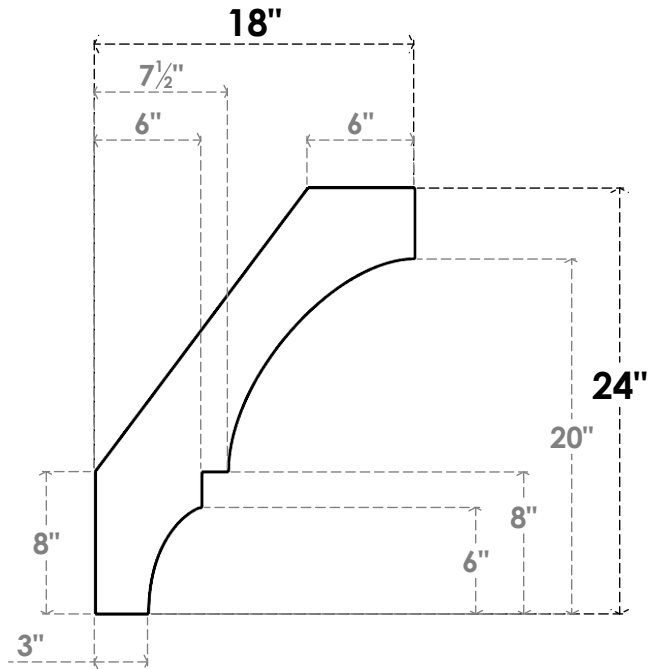

# ITEM NUMBER: BRCPC060X18000X24000BOA

6"W X 18"D X 24"H BALBOA ARCHITECTURAL GRADE PVC CLOSED KNEE BRACE

**SIDE PROFILE**

**FRONT PROFILE**

**ISOMETRIC**

EKENA MILLWORK  
2300 WEST MAIN ST.  
CLARKSVILLE, TX 75426  
TOLL FREE: 866-607-0453  
WWW.EKENAMILLWORK.COM